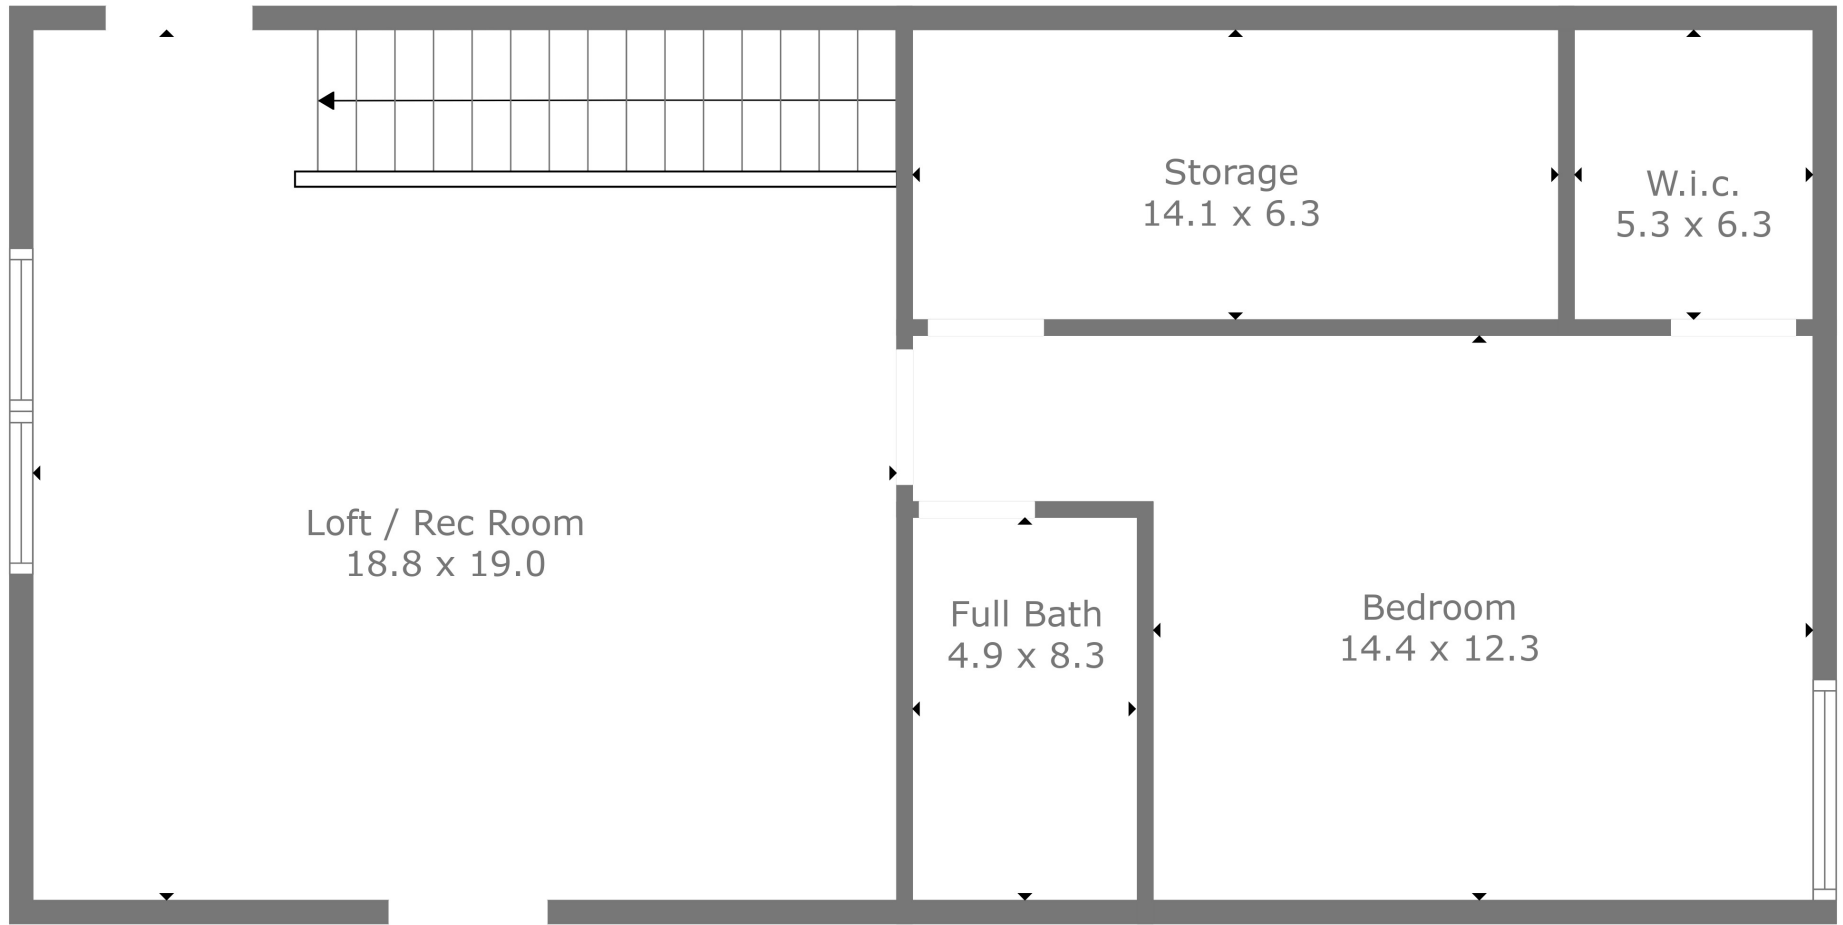

Floor 1

Floor 2

1st Floor: 2,242sf  
 2nd Floor: 797sf  
 Total Fin SF: 3,039sf  
 Enclosed Porch: 188sf  
 Garage: 603sf

1st Floor: 2,242sf

2nd Floor: 797sf