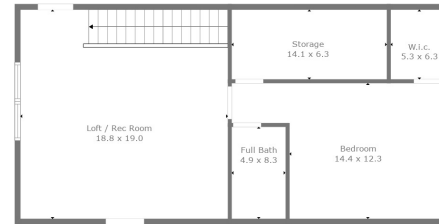

Floor 1

Floor 2

1st Floor: 2,242sf  
 2nd Floor: 797sf  
 Total Fin SF: 3,039sf  
 Enclosed Porch: 188sf  
 Garage: 603sf

1st Floor: 2,242sf

2nd Floor: 797sf