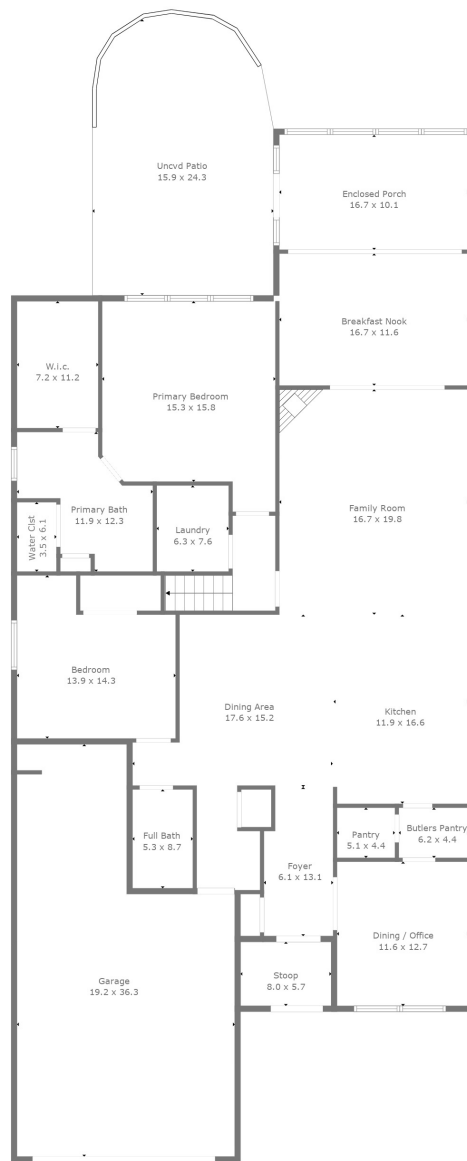

Floor 1

Floor 2

1st Floor: 2,242sf  
 2nd Floor: 797sf  
 Total Fin SF: 3,039sf  
 Enclosed Porch: 188sf  
 Garage: 603sf

1st Floor: 2,242sf

2nd Floor: 797sf